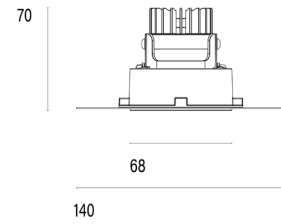

101 06 002104.012

Model

Name	Mono 060 Trimless Type 1 Recessed Downlighter
Finish	Structured White
Area	Indoor

System

Power (Luminaire)	6.8W
Power (System)	8W
Voltage	240V-AC
Optics	Rotationally Symmetrical Direct 40°
Colour Temperature	3000°K
Luminous Flux	680lm
TM30	Rf95 Rg103
CRI	Ra98
Lumen Maintenance	L90 B10 50000hrs
Chromacity	<3 McAdam Step Ellipse
Articulation	Fixed
Cut-Out	Round 85mm x 100mm Depth
Ingress Protection	IP44
Control Device	Remote Phase DIM (Included)
Class	III